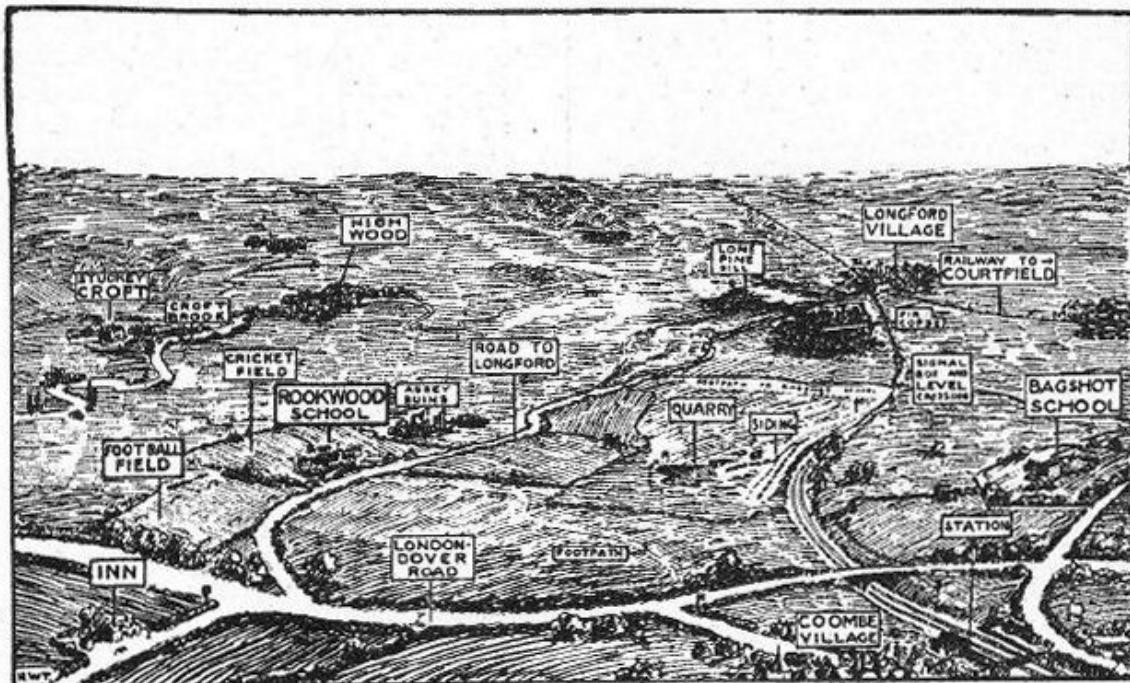

WHO'S WHO AT ROOKWOOD

Some Information Concerning the Famous School, Its Scholars, Staff, etc.
Compiled by Owen Conquest

A GENERAL VIEW OF THE COUNTRY AROUND ROOKWOOD SCHOOL, HAMPSHIRE

ROOKWOOD

Mr. **BOOTLES**

The origin of Rookwood dates back as far as 1117. It was, as far as can be traced, a Baron's Castle, snugly hidden by a belt of trees containing a tremendous rookery. Much of this wood has now been cut down, but a small part is left in Little Quad, called "The Rookery." There is still a connection between the ruined Abbey and the ancient Classical Side, which has played quite a part in some of the stories. The Modern House is only just twenty years old, and supplied with all the most modern fitments, including electric light and hot-water heating.